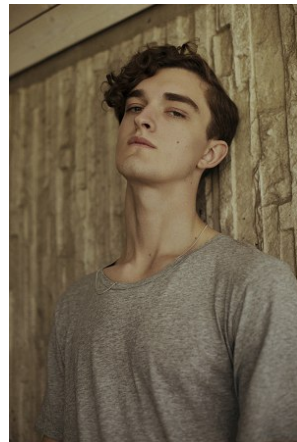

elite

P A R I S

100

New Generation

New Generation

206

New Generation

New Generation

ARTISTE

New Generation

New Generation

88

PONTUS ENGLUND

hauteur 190 cm 92 cm taille 76 cm Shirt 38 cm Suit 122 cm / 58 pointure 43 EU / 9 UK yeux Blue/Green