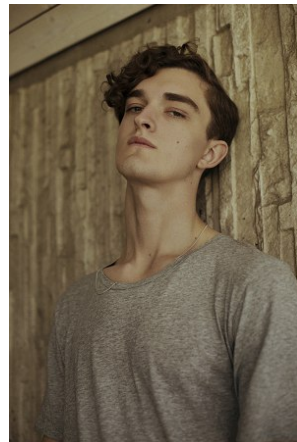

# elite

P A R I S

100

New Generation

New Generation

206

New Generation

New Generation

ARTISTE

New Generation

New Generation

88

## PONTUS ENGLUND

hauteur 190 cm 92 cm taille 76 cm Shirt 38 cm Suit 122 cm / 58 pointure 43 EU / 9 UK yeux Blue/Green