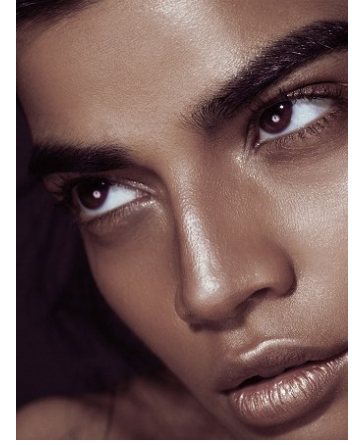

elite

P A R I S

chicht

135

100

teenVOGUE

BHUMIKA ARORA

Height 180 cm Waist 62 cm Hips 86 cm Shoe 40 EU / 6.5 UK Hair Black Eyes Brown