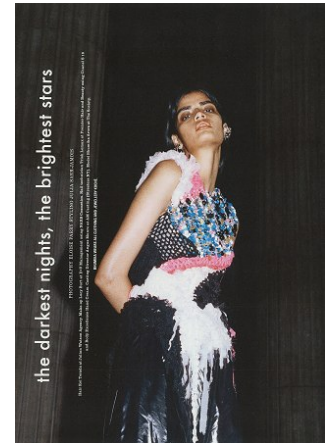

elite

P A R I S

chicht

135

100

teenVOGUE

BHUMIKA ARORA

Height 180 cm Waist 62 cm Hips 86 cm Shoe 40 EU / 6.5 UK Hair Black Eyes Brown