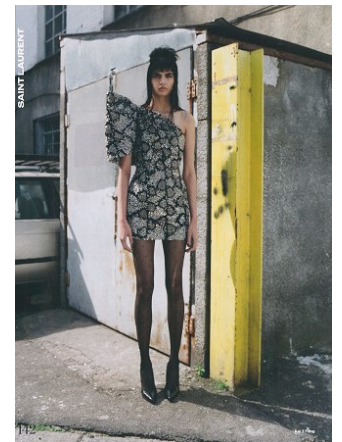

elite

P A R I S

chicht

135

100

teenVOGUE

BHUMIKA ARORA

Height 180 cm Waist 62 cm Hips 86 cm Shoe 40 EU / 6.5 UK Hair Black Eyes Brown