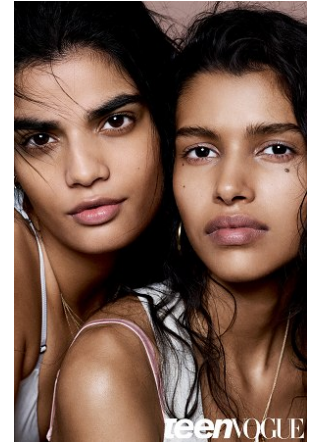

elite

P A R I S

chicht

135

100

teenVOGUE

BHUMIKA ARORA

Height 180 cm Waist 62 cm Hips 86 cm Shoe 40 EU / 6.5 UK Hair Black Eyes Brown