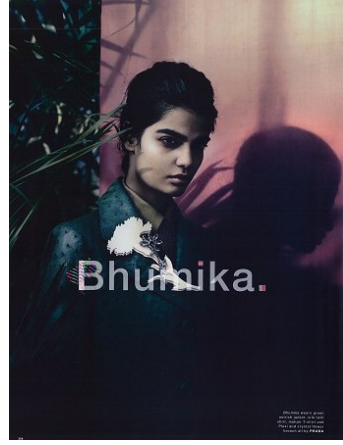

elite

P A R I S

chicht

135

100

teenVOGUE

BHUMIKA ARORA

Height 180 cm Waist 62 cm Hips 86 cm Shoe 40 EU / 6.5 UK Hair Black Eyes Brown